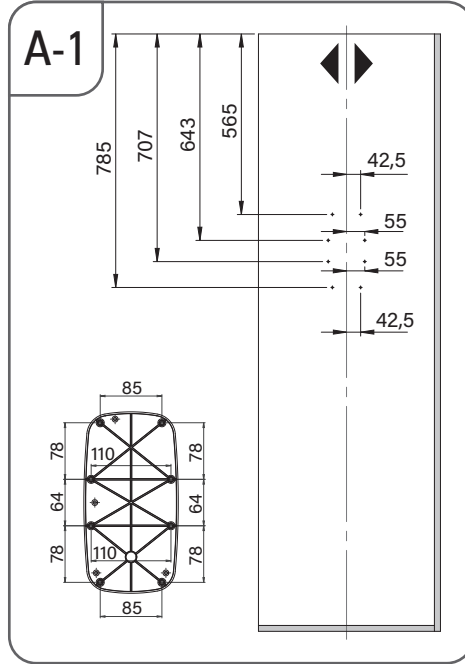

- GARDIROP ASANSÖRÜ (12KG) MONTAJ ŞEMASI
- LIFT FOR WARDROBE (12KG) MOUNTING INSTRUCTIONS

Code	W (mm)
S-6011	Min: 600 - Max: 850
S-6012	Min: 850 - Max: 1150

- GARDIROP ASANSÖRÜ (12KG) DESTEK PARÇALI MONTAJ ŞEMASI (OPSIYONEL)
- LIFT FOR WARDROBE (12KG) WITH SUPPORTING PART MOUNTING INSTRUCTIONS (OPTIONAL)