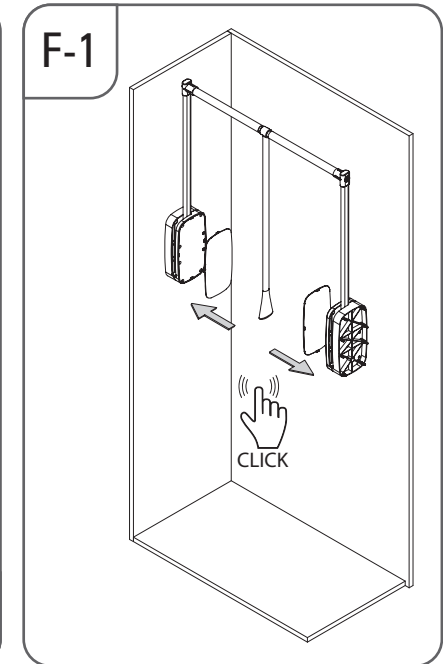

- GARDIROP ASANSÖRÜ (12KG) MONTAJ ŞEMASI
- LIFT FOR WARDROBE (12KG) MOUNTING INSTRUCTIONS

Code	W (mm)
S-6011	Min: 600 - Max: 850
S-6012	Min: 850 - Max: 1150

- GARDIROP ASANSÖRÜ (12KG) DESTEK PARÇALI MONTAJ ŞEMASI (OPSIYONEL)
- LIFT FOR WARDROBE (12KG) WITH SUPPORTING PART MOUNTING INSTRUCTIONS (OPTIONAL)