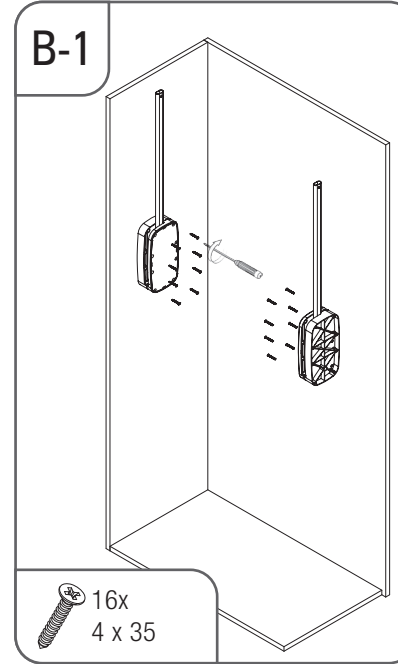

- GARDIROP ASANSÖRÜ (12KG) MONTAJ ŞEMASI
- LIFT FOR WARDROBE (12KG) MOUNTING INSTRUCTIONS

Code	W (mm)
S-6011	Min: 600 - Max: 850
S-6012	Min: 850 - Max: 1150

- GARDIROP ASANSÖRÜ (12KG) DESTEK PARÇALI MONTAJ ŞEMASI (OPSIYONEL)
- LIFT FOR WARDROBE (12KG) WITH SUPPORTING PART MOUNTING INSTRUCTIONS (OPTIONAL)