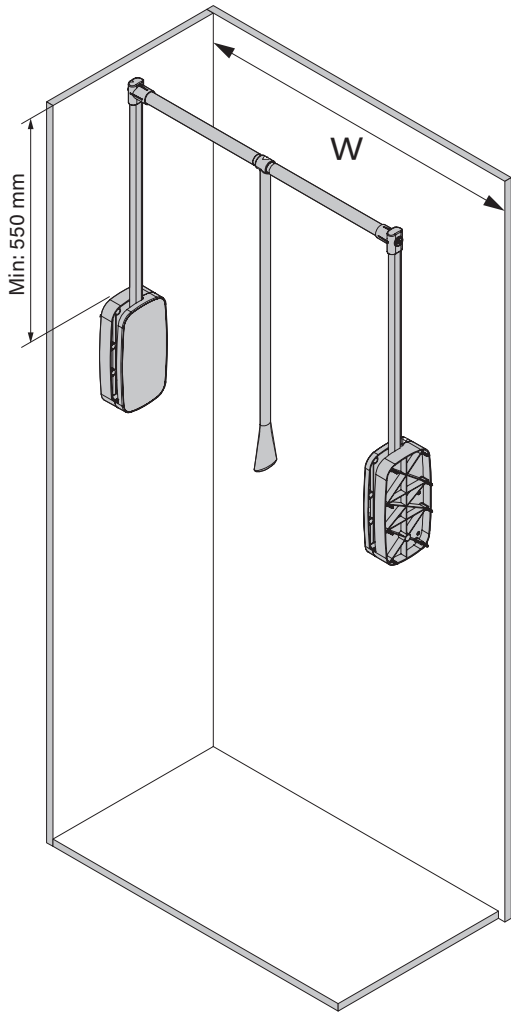

- GARDIROP ASANSÖRÜ (12KG) MONTAJ ŞEMASI
- LIFT FOR WARDROBE (12KG) MOUNTING INSTRUCTIONS

Code	W (mm)
S-6011	Min: 600 - Max: 850
S-6012	Min: 850 - Max: 1150

- GARDIROP ASANSÖRÜ (12KG) DESTEK PARÇALI MONTAJ ŞEMASI (OPSIYONEL)
- LIFT FOR WARDROBE (12KG) WITH SUPPORTING PART MOUNTING INSTRUCTIONS (OPTIONAL)