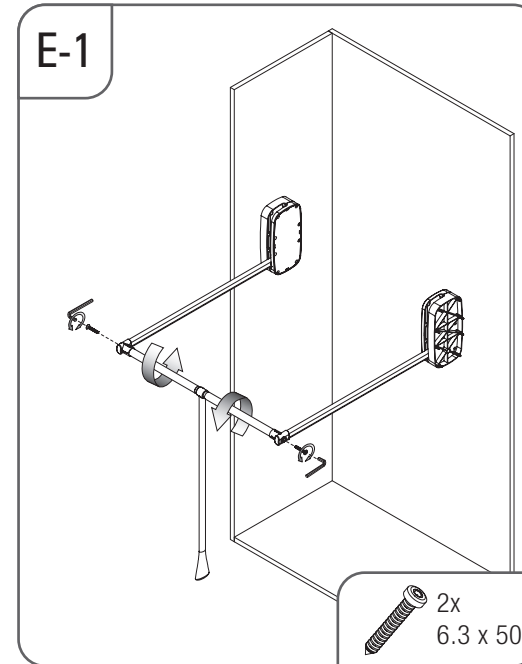

- GARDIROP ASANSÖRÜ (12KG) MONTAJ ŞEMASI
- LIFT FOR WARDROBE (12KG) MOUNTING INSTRUCTIONS

Code	W (mm)
S-6011	Min: 600 - Max: 850
S-6012	Min: 850 - Max: 1150

- GARDIROP ASANSÖRÜ (12KG) DESTEK PARÇALI MONTAJ ŞEMASI (OPSIYONEL)
- LIFT FOR WARDROBE (12KG) WITH SUPPORTING PART MOUNTING INSTRUCTIONS (OPTIONAL)