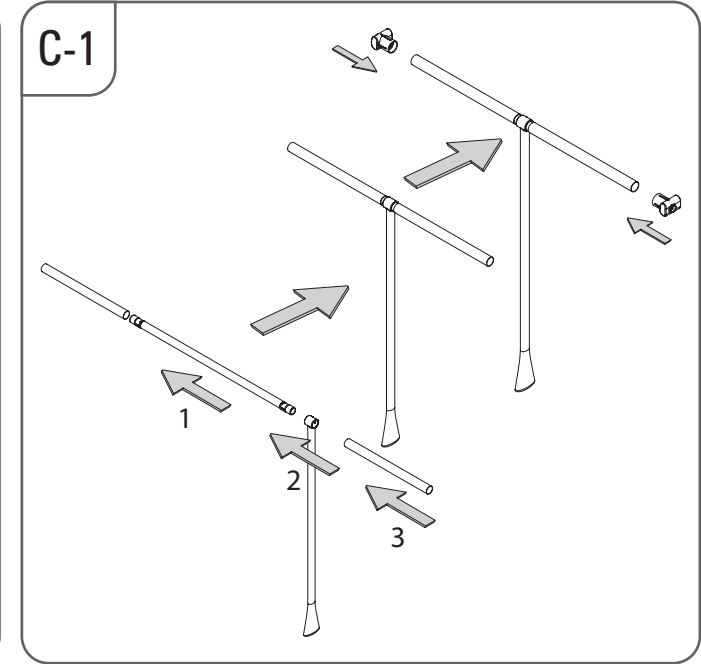

- GARDIROP ASANSÖRÜ (12KG) MONTAJ ŞEMASI
- LIFT FOR WARDROBE (12KG) MOUNTING INSTRUCTIONS

Code	W (mm)
S-6011	Min: 600 - Max: 850
S-6012	Min: 850 - Max: 1150

- GARDIROP ASANSÖRÜ (12KG) DESTEK PARÇALI MONTAJ ŞEMASI (OPSIYONEL)
- LIFT FOR WARDROBE (12KG) WITH SUPPORTING PART MOUNTING INSTRUCTIONS (OPTIONAL)

G-1

G-2

G-3