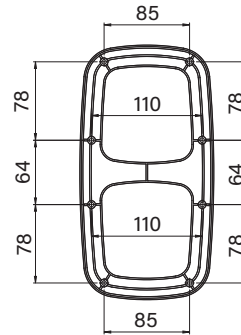

- GARDIROP ASANSÖRÜ (12KG) DESTEK PARÇALI MONTAJ ŞEMASI (OPSIYONEL)
- LIFT FOR WARDROBE (12KG) WITH SUPPORTING PART MOUNTING INSTRUCTIONS (OPTIONAL)

G-1

G-2

G-3