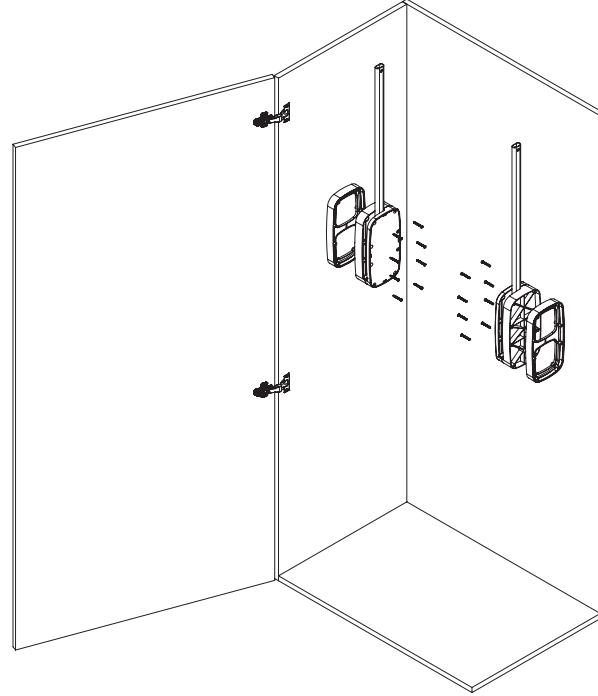

- GARDIROP ASANSÖRÜ (12KG) DESTEK PARÇALI MONTAJ ŞEMASI (OPSIYONEL)
- LIFT FOR WARDROBE (12KG) WITH SUPPORTING PART MOUNTING INSTRUCTIONS (OPTIONAL)

G-1

G-2

G-3