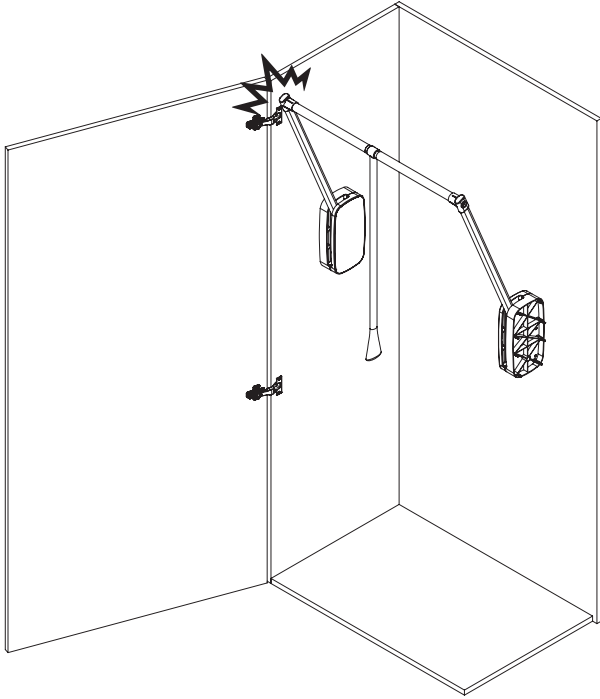

- GARDIROP ASANSÖRÜ (12KG) DESTEK PARÇALI MONTAJ ŞEMASI (OPSIYONEL)
- LIFT FOR WARDROBE (12KG) WITH SUPPORTING PART MOUNTING INSTRUCTIONS (OPTIONAL)

G-1