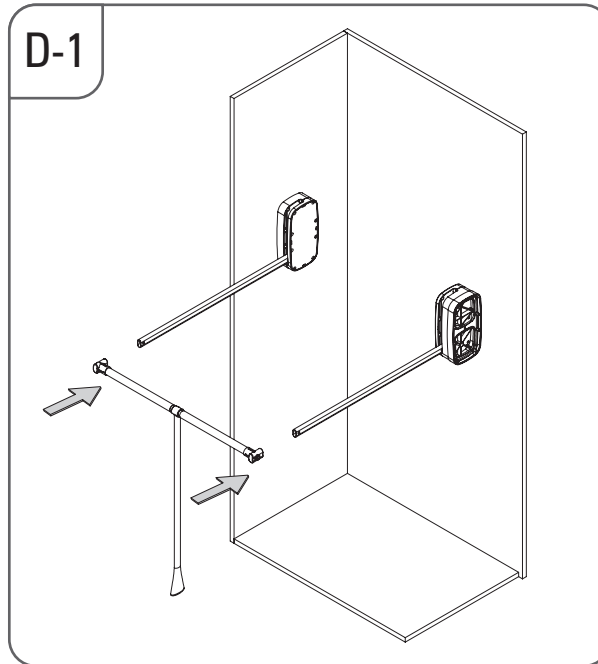

- GARDIROP ASANSÖRÜ (12KG) MONTAJ ŞEMASI
- LIFT FOR WARDROBE (12KG) MOUNTING INSTRUCTIONS

Code	W (mm)
S-6011	Min: 600 - Max: 850
S-6012	Min: 850 - Max: 1150

- GARDIROP ASANSÖRÜ (12KG) DESTEK PARÇALI MONTAJ ŞEMASI (OPSIYONEL)
- LIFT FOR WARDROBE (12KG) WITH SUPPORTING PART MOUNTING INSTRUCTIONS (OPTIONAL)