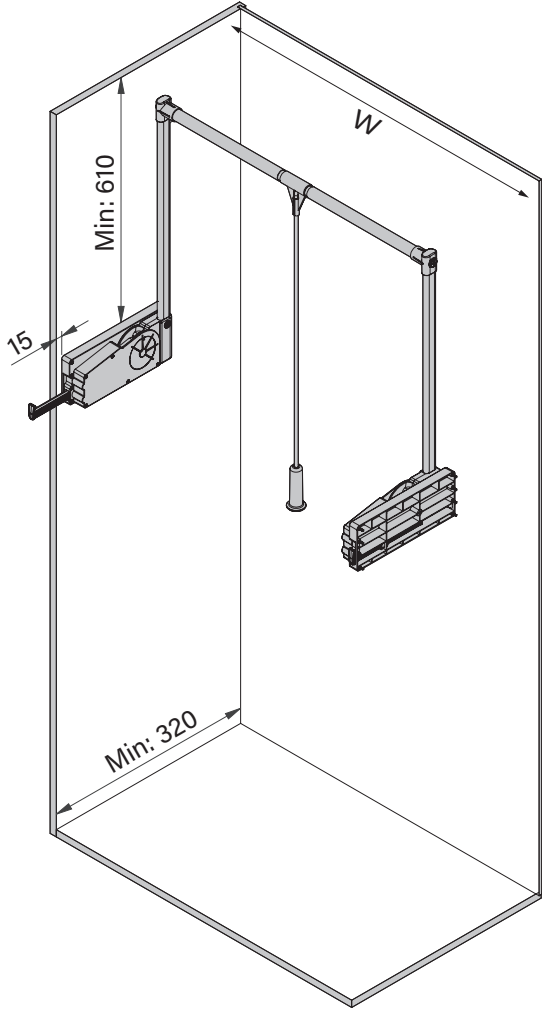

- GARDIROP ASANSÖRÜ (10 KG) MONTAJ ŞEMASI
- LIFT FOR WARDROBE (10 KG) MOUNTING INSTRUCTIONS

Code	W (mm)
S-6013	Min: 850 - Max: 1150